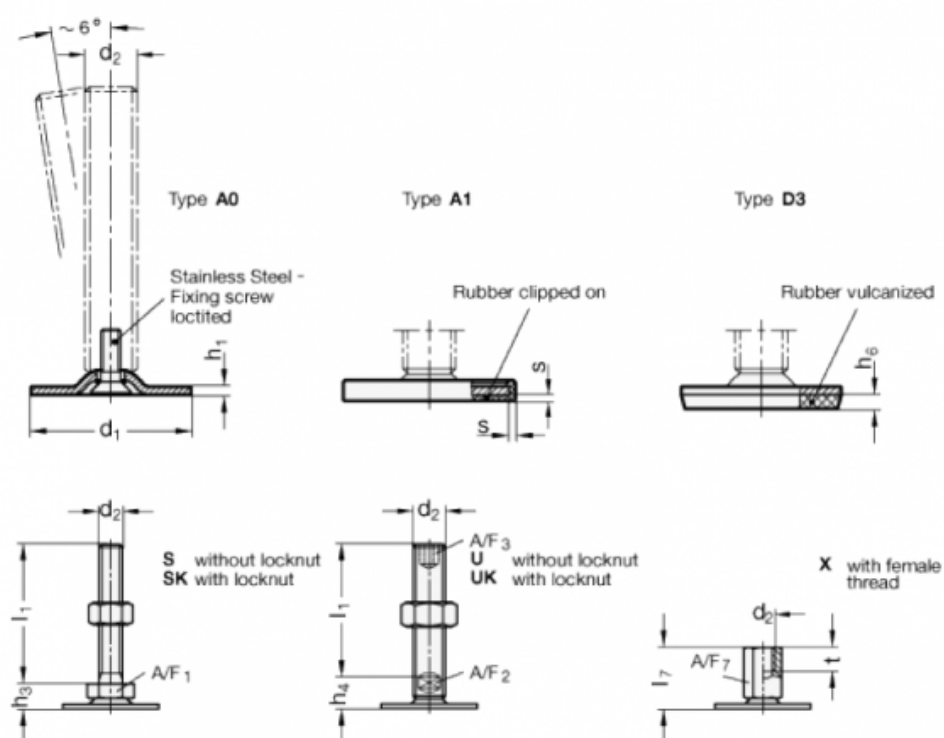

Article number: 204040M1080A0S

Description: E+G levelling foot

GN 40-40-M10-80-A0-S

Note: S Without nut, External hexagon at the bottom

Measures

A/F1	=	17
d1	=	40
d2	=	M10
h1	=	2
h3	=	11
h6	=	
l1	=	80
s	=	